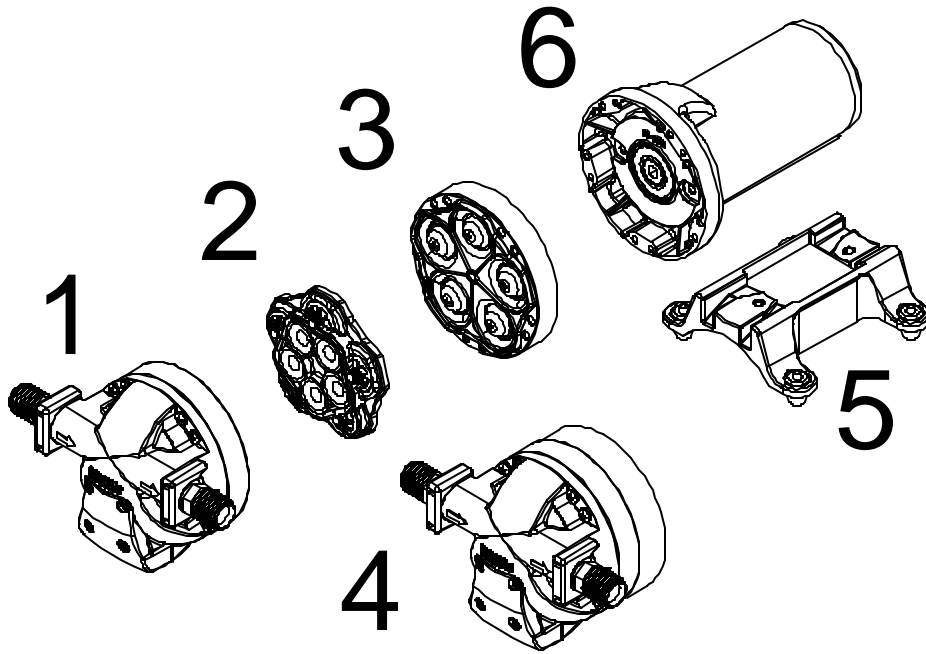

# Component Exploded View

## Parts Kits (now available)

#	Kit Description	Kit Number
2	Valve Assembly	94-030-01
3	Diaphragm/Drive Assembly	94-030-02
<b>Fitting Kits with Clips</b>		
	1/2" Elbow Barb (2)	94-615-00
	1/2" Straight Barb (2)	94-615-01
	Coupler	94-615-03
	3/4" Straight Barb (2)	94-615-04
	3/4" Elbow Barb (2)	94-615-05
	1/2"-14 NASPT (2)	94-615-06