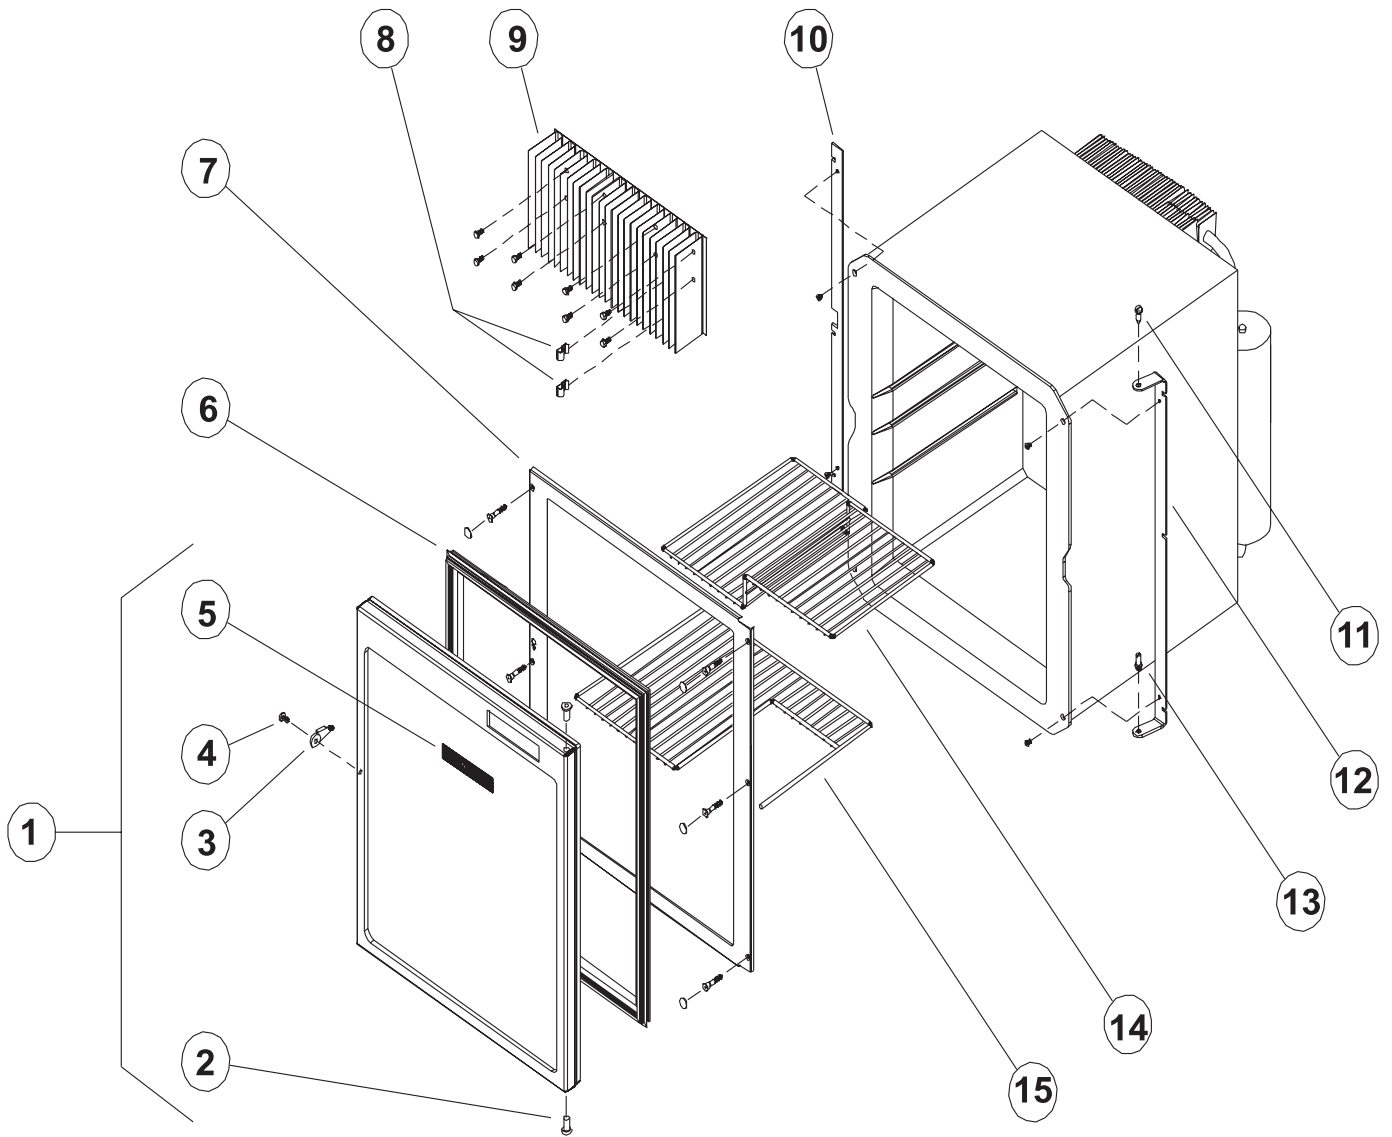

322T

323T

PART NO. 619722
NORCOLD 08/2002

FRONT VIEW 322/323 SERIES

ART01189

FRONT VIEW 322/323 SERIES

NO.	PART #	DESCRIPTION	322	323	322BG	323BG	322JB	323JB	322T	323T
1	61741838	DOOR ASSY-BLACK (USE 620618/322T OR 620619/323T)	X	X						
	619324	DOOR ASSY-BG (USE 620618/322T)			X					
	619339	DOOR ASSY-BG (USE 620619/323T)				X				
	619325	DOOR ASSY-JB (USE 620618/322T)					X			
	619340	DOOR ASSY-JB (USE 620619/323T)						X		
	620618	DOOR ASSY-322T							X	
	620619	DOOR ASSY-323T								X
2	61742022	HINGE BUSHING	X	X	X	X	X	X	X	X
3	61719630	TRAVEL LATCH-BLACK (USE 619330/NATURAL)	X	X						
	619330	TRAVEL LATCH-NATURAL	X	X	X	X	X	X	X	X
4	61747922	RIVET-PLASTIC/TRAVEL LATCH	X	X	X	X	X	X	X	X
5	61747722	NAMEPLATE-NORCOLD/BLACK DOOR (USE 620622/620623)	X	X						
	619331	NAMEPLATE-NORCOLD (USE 620622/BLUE/EG2)			X		X			
	619334	NAMEPLATE-NORCOLD (USE 620623/BLUE/EG3)				X		X		
	620622	NAMEPLATE-BLUE/EG2							X	
	620623	NAMEPLATE-BLUE/EG3								X
6	61719130	DOOR GASKET-GRAY (USE 619584)	X	X	X	X	X	X		
	619584	DOOR GASKET-WHITE							X	X
7	61739830	BREAKER ASSY-BLACK	X	X						
	619318	BREAKER ASSY-BG (USE 620615/322T/323T)			X	X				
	619319	BREAKER ASSY-JB (USE 620615/322T/323T)					X	X		
	620615	BREAKER ASSY-322T/323T							X	X
8	61728722	CLIP-FIN	X	X	X	X	X	X	X	X
9	61721122	FIN ASSY	X	X	X	X	X	X	X	X
10	61741422	SPACER-HINGE/BLACK	X	X						
	619322	SPACER-HINGE/BG (USE 620617/322T/323T)			X	X				
	619323	SPACER-HINGE/JB (USE 620617/322T/323T)					X	X		
	620617	SPACER-HINGE/322T/323T							X	X
11	61114600	HINGE PIN-TOP	X	X	X	X	X	X	X	X
12	61741322	HINGE-BLACK	X	X						
	619320	HINGE-BG (USE 620616/322T/323T)			X	X				
	619321	HINGE-JB (USE 620616/322T/323T)					X	X		
	620616	HINGE-322T/323T							X	X
13	61550722	HINGE PIN-BOTTOM	X	X	X	X	X	X	X	X
14	61720422	SHELF-WIRE/TOP (USE 618061)	X	X	X	X	X	X		
	618061	SHELF-WIRE/TOP	X	X	X	X	X	X	X	X
15	61720522	SHELF-WIRE/BOTTOM (USE 618060)	X	X	X	X	X	X		
	618060	SHELF-WIRE/BOTTOM	X	X	X	X	X	X	X	X