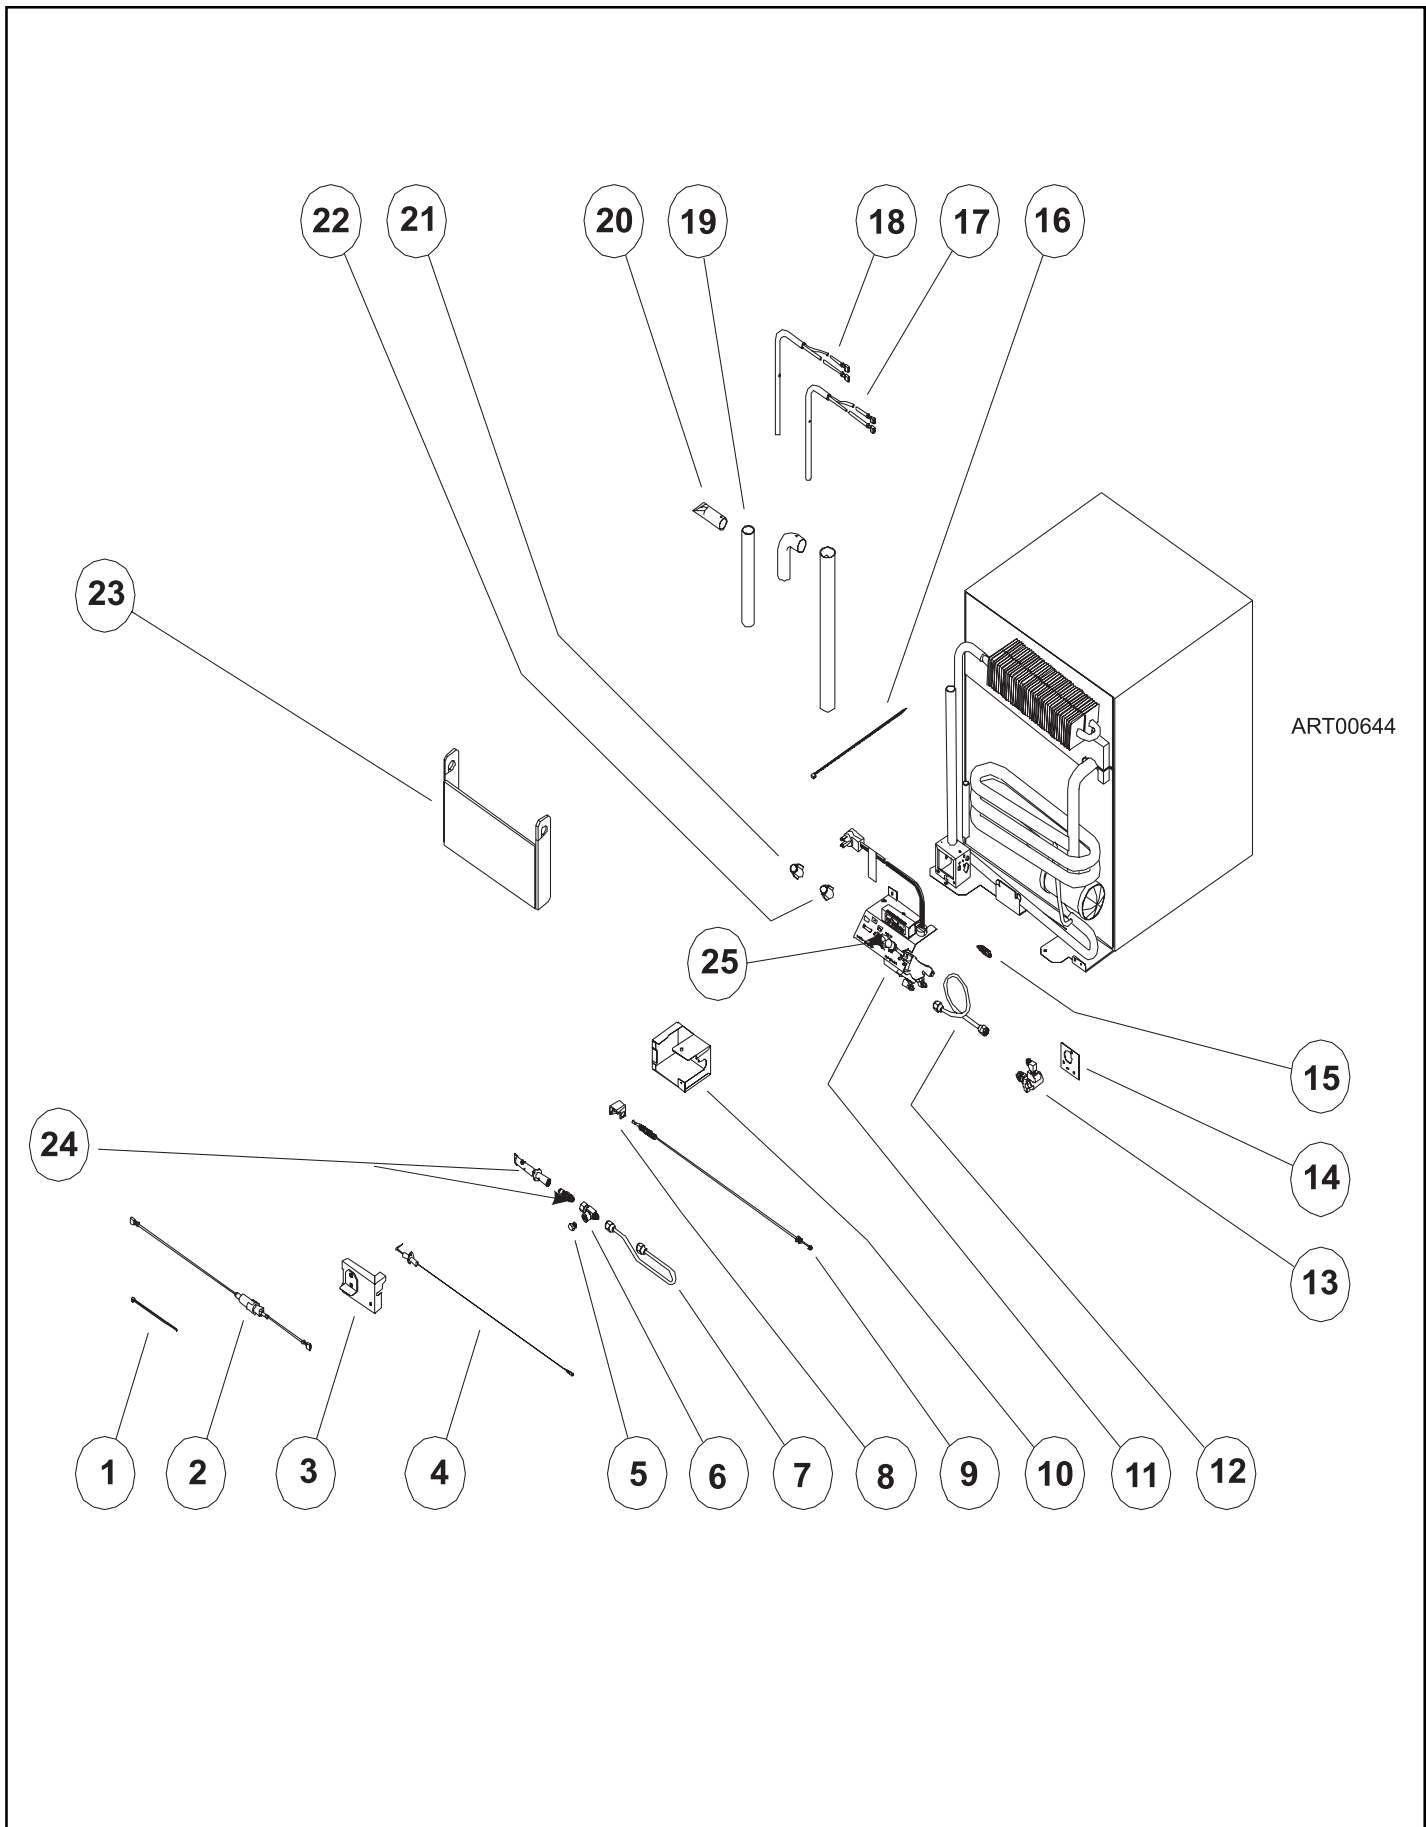

REAR VIEW 322/323 SERIES

REAR VIEW 322/323 SERIES

NO.	PART #	DESCRIPTION	322	323	322BG	323BG	322JB	323JB	322T	323T
1	61417922	CABLE TIE-NYLON	X	X	X	X	X	X	X	X
2	61757222	FUSE ASSY DC SUPPLY LINE-DC KIT/EG3		X		X		X		
3	620850	BURNER BOX COVER ASSY-WITH DOOR/TOP	X	X	X	X	X	X	X	X
4	61722922	ELECTRODE-SPARK	X	X	X	X	X	X	X	X
5	61445322	PLUG-1/8" /FOR PRESSURE TAP	X	X	X	X	X	X	X	X
6	61755322	PRESSURE TAP (CONTACT NORCOLD CUSTOMER SUPPORT)	X	X	X	X	X	X	X	X
	61594422	PRESSURE TAP							X	X
NS	621079	CONNECTOR-SWIVEL NUT (NOT SHOWN)							X	X
7	61723322	BURNER TUBE-USE SERVICE KIT ASSY (CONTACT NORCOLD)	X	X	X	X	X	X	X	X
	621051	BURNER TUBE-322T/323T							X	X
8	61623422	BRACKET -FOR THERMOCOUPLE/USED WITH 61723122	X	X	X	X	X	X		
	618448	BRACKET-THERMOCOUPLE	X	X	X	X	X	X	X	X
9	61723122	THERMOCOUPLE-REPLACED BY 618445 & 618448	X	X	X	X	X	X		
	618445	THERMOCOUPLE	X	X	X	X	X	X	X	X
10	61721622	BURNER BOX-BOTTOM	X	X	X	X	X	X	X	X
11	617891	CONTROL ASSY-EG2	X		X		X		X	
	61751137	CONTROL ASSY-EG3		X		X		X		X
12	61723222	INLET TUBE	X	X	X	X	X	X	X	X
13	61749122	MANUAL SHUT OFF VALVE	X	X	X	X	X	X	X	X
14	61749822	BRACKET-MANUAL SHUT OFF VALVE	X	X	X	X	X	X	X	X
15	621737	INTERRUPTER	X	X	X	X	X	X	X	X
16	61706122	LADDER TIE	X	X	X	X	X	X	X	X
17	61745322	HEATER-AC	X	X	X	X	X	X	X	X
18	61745422	HEATER-DC/EG3		X		X		X		X
19	61755022	TUBE-EXHAUST	X	X	X	X	X	X	X	X
20	61754922	CAP-FLUE HEAT	X	X	X	X	X	X	X	X
21	61748722	KNOB-SELECTOR	X	X	X	X	X	X	X	X
22	61748822	KNOB-GAS CONTROL	X	X	X	X	X	X	X	X
23	617748	REAR BAFFLE (USE 619068)	X	X	X	X	X	X		
23	619068	BAFFLE ASSY-REAR			X	X	X	X	X	X
24	621949	KIT-BURNER/ORIFICE ADAPTER ASSY/32/N260	X	X	X	X	X	X	X	X
25	61645622	SPARK IGNITOR-MANUAL (NOT SHOWN)	X	X	X	X	X	X	X	X