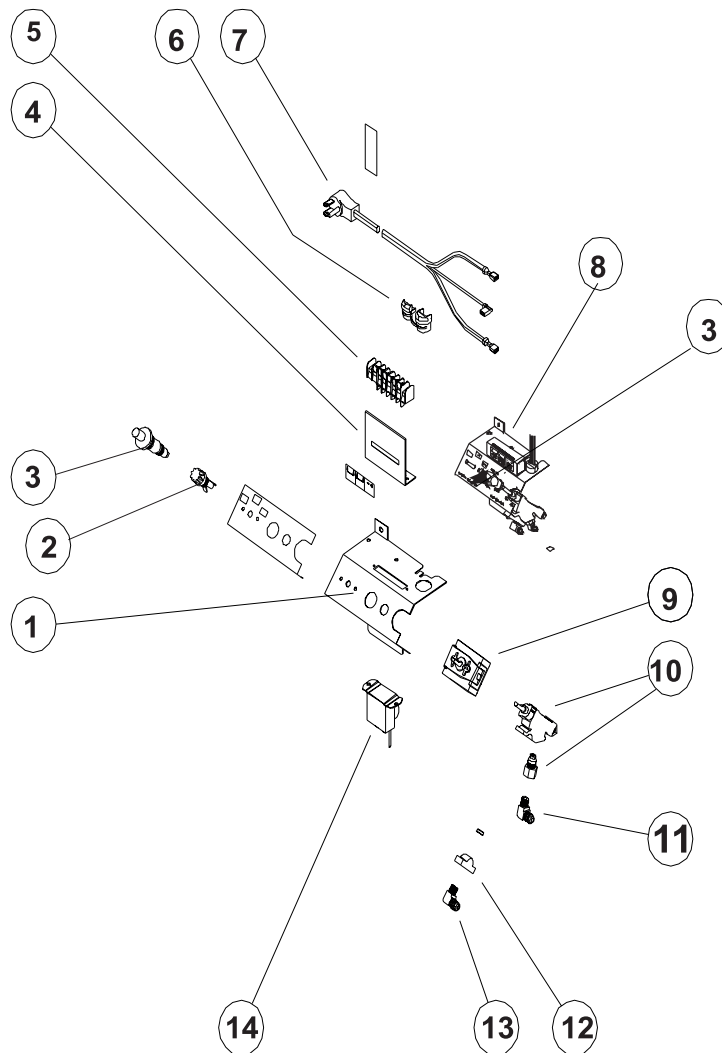

CONTROL ASSEMBLY 322/323 SERIES

ART0673

CONTROL ASSEMBLY 322/323 SERIES

NO.	PART #	DESCRIPTION	322	323	322BG	323BG	322JB	323JB	322T	323T
1	61749222	BRACKET-CONTROL	X	X	X	X	X	X	X	X
2	61638722	FUSE HOLDER	X	X	X	X	X	X	X	X
	61440522	FUSE-GLASS/20 AMP	X	X	X	X	X	X	X	X
	61654622	FUSE-GLASS/3 AMP/32V OR LESS	X	X	X	X	X	X	X	X
3	61645622	SPARK IGNITOR-MANUAL (NOT SHOWN)	X	X	X	X	X	X	X	X
4	61756322	COVER-TERMINAL BLOCK	X	X	X	X	X	X	X	X
5	61754722	TERMINAL BLOCK	X	X	X	X	X	X	X	X
6	61395922	BUSHING-RELIEF	X	X	X	X	X	X	X	X
7	61745122	CORD-AC POWER	X	X	X	X	X	X	X	X
8	617891	CONTROL ASSY-EG2	X		X		X		X	
	61751137	CONTROL ASSY-EG3		X		X		X		X
9	61722422	SWITCH-SELECTOR (USE 619168)	X	X	X	X	X	X		
	619168	SWITCH-SELECTOR/4 POSITION		X	X	X	X	X	X	X
10	620349	GAS VALVE/OUTLET FITTING ASSY-SERVICE PART	X	X	X	X	X	X	X	X
NS	61758522	RUBBER GASKET-SOURDILLON CONTROL (NOT SHOWN)	X	X	X	X	X	X	X	X
NS	620654	BY PASS SCREW-#18 (NOT SHOWN)	X	X	X	X	X	X	X	X
11	61621622	BRASS ELBOW-UNION TUBE	X	X	X	X	X	X		
12	618692	SADDLE FITTING-WITH CONNECTOR/FORGED BRASS	X	X	X	X	X	X	X	X
13	619278	BRASS ELBOW-90 DEGREE/1/8 NPTF							X	X
14	61756722	THERMOSTAT (USE 618681)	X	X	X	X	X	X		
	618681	THERMOSTAT	X	X	X	X	X	X	X	X
NS	61752322	WIRE-4"/BLUE (NOT SHOWN)	X	X	X	X	X	X	X	X
NS	61752422	WIRE-4"/RED (NOT SHOWN)	X	X	X	X	X	X	X	X
NS	618557	WIRE-CONTROL/BLACK (NOT SHOWN)		X		X		X		X
NS	618558	WIRE-CONTROL/RED (NOT SHOWN)		X		X		X		X
NS	61752522	WIRE-ORANGE (NOT SHOWN)	X	X	X	X	X	X	X	X